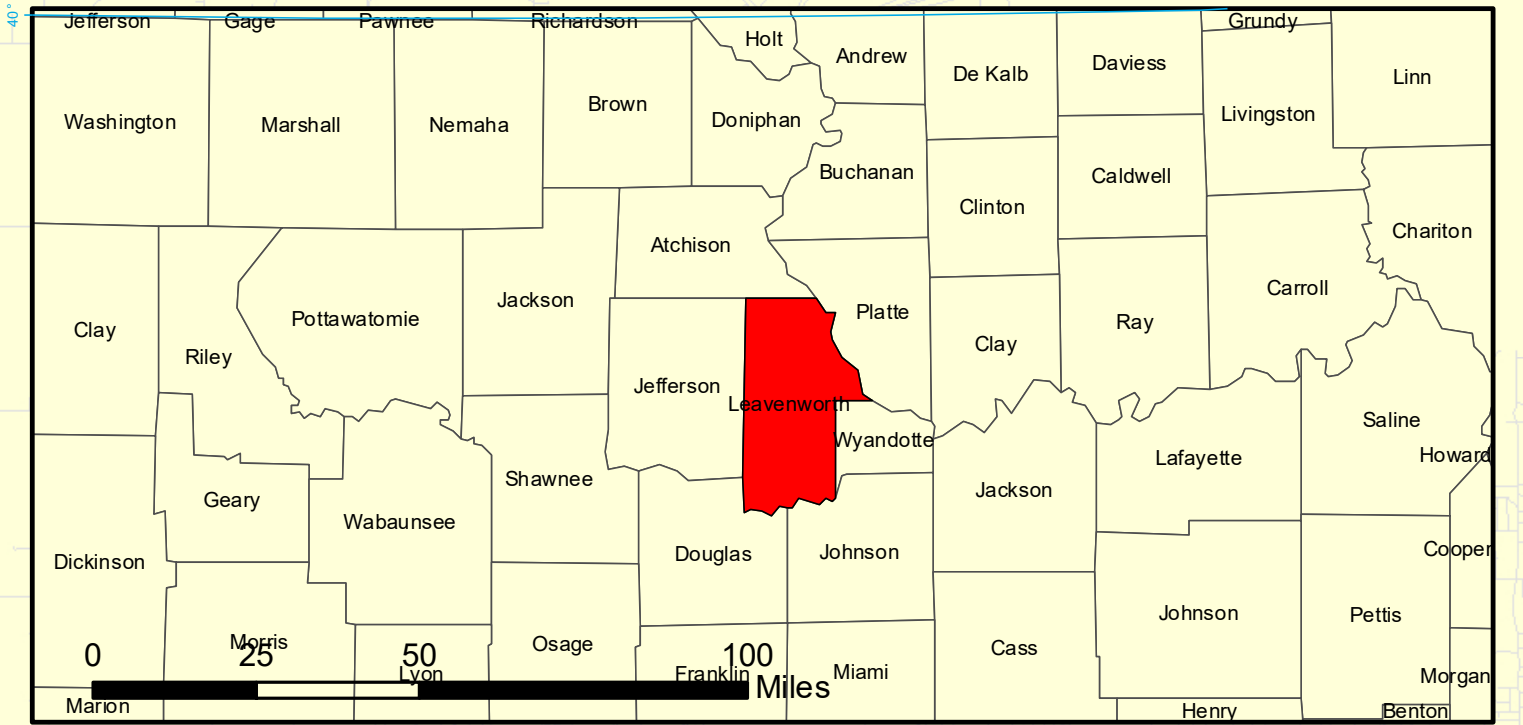

LEAVENWORTH COUNTY KANSAS 2025

Polling Stations in Leavenworth County

- Legend**
- Building
 - Admin Building
 - Alexandria Twp. Fire Station
 - Basehor United Methodist Church
 - Calvary Baptist Church
 - Church of the Open Door
 - Fairmount Twp. Fire Station
 - Fire Dist. No. 1 Fire Station
 - First Baptist Church
 - High Prairie Church
 - Lansing Community Room
 - Leavenworth Baptist Church
 - Leavenworth Public Library
 - Linwood Community Building
 - Planters II
 - Reno Twp. Fire Station
 - Risen Savior Lutheran Church
 - Sacred Heart Church
 - Sacred Heart Parish Center
 - St. Francis De Sales Church
 - St. Lawrence Hall
 - Stranger Twp. Fire Station
 - Trinity Lutheran Church
 - USD 449 Board Office
 - VFW Building
 - West Haven Baptist Church

- Legend**
- GRAVEL
 - HARD SURFACE
 - MINIMUM
 - PRIVATE
 - State Maintained
 - City Centerlines
 - City Limits
 - County Boundary
 - Sections

Projection: NAD 1983 State Plane Kansas 1501 (US Feet)
 Disclaimer: Map is projected in real-world coordinates.
 However, it is not intended for legal purposes.
 Measurement accuracy is not guaranteed.