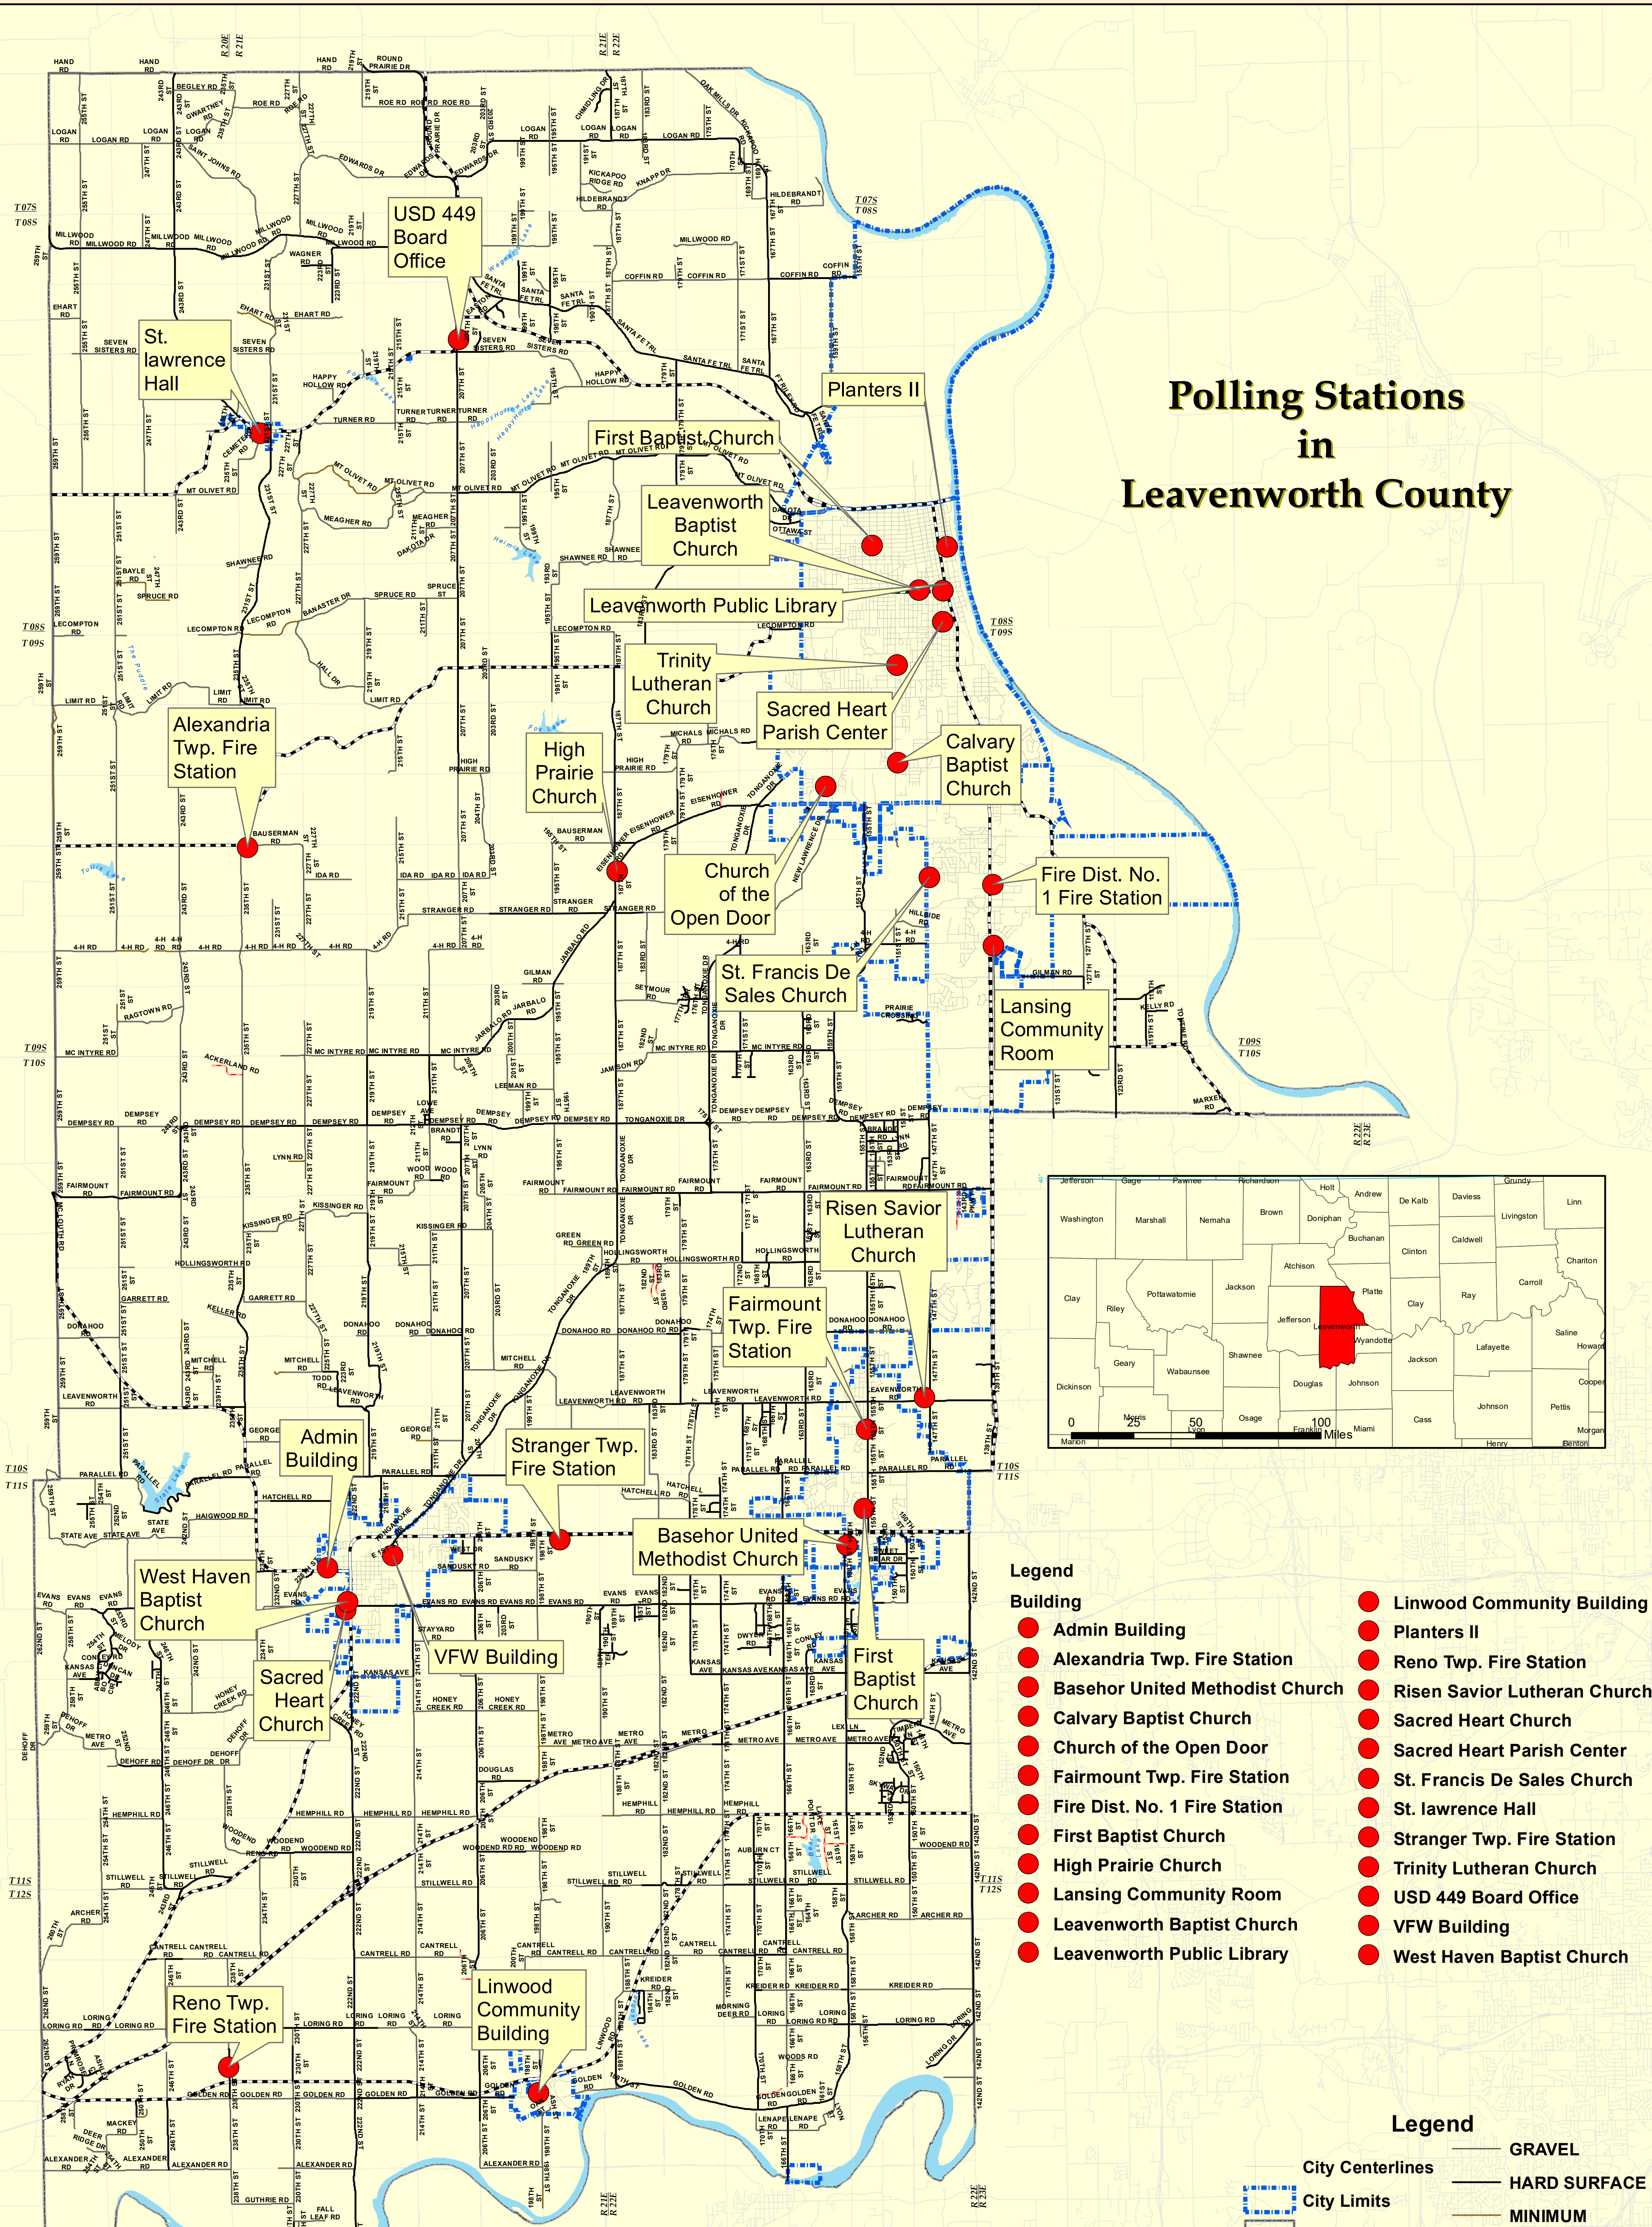

LEAVENWORTH COUNTY KANSAS 2025

Polling Stations in Leavenworth County

- Legend**
- Building
 - Admin Building
 - Alexandria Twp. Fire Station
 - Basehor United Methodist Church
 - Calvary Baptist Church
 - Church of the Open Door
 - Fairmount Twp. Fire Station
 - Fire Dist. No. 1 Fire Station
 - First Baptist Church
 - High Prairie Church
 - Lansing Community Room
 - Leavenworth Baptist Church
 - Leavenworth Public Library
 - Linwood Community Building
 - Planters II
 - Reno Twp. Fire Station
 - Risen Savior Lutheran Church
 - Sacred Heart Church
 - Sacred Heart Parish Center
 - St. Francis De Sales Church
 - St. Lawrence Hall
 - Stranger Twp. Fire Station
 - Trinity Lutheran Church
 - USD 449 Board Office
 - VFW Building
 - West Haven Baptist Church

- Legend**
- GRAVEL
 - HARD SURFACE
 - MINIMUM
 - PRIVATE
 - State Maintained
 - City Centerlines
 - City Limits
 - County Boundary
 - Sections

Projection: NAD 1983 State Plane Kansas 1501 (US Feet)
 Disclaimer: Map is projected in real-world coordinates.
 However, it is not intended for legal purposes.
 Measurement accuracy is not guaranteed.